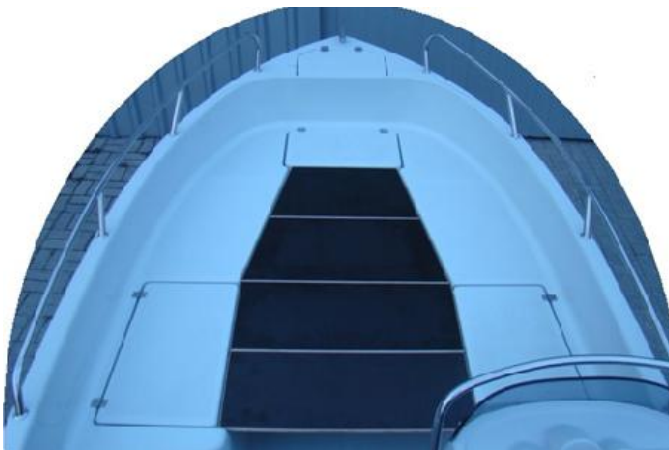

sun deck 4-pieces (fits in left and right locker)