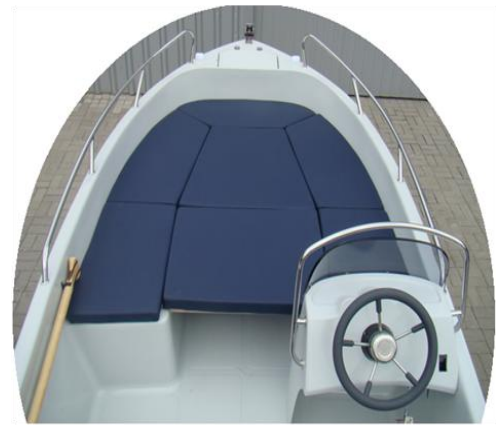

mattresses U-seats
and sun deck mattresses