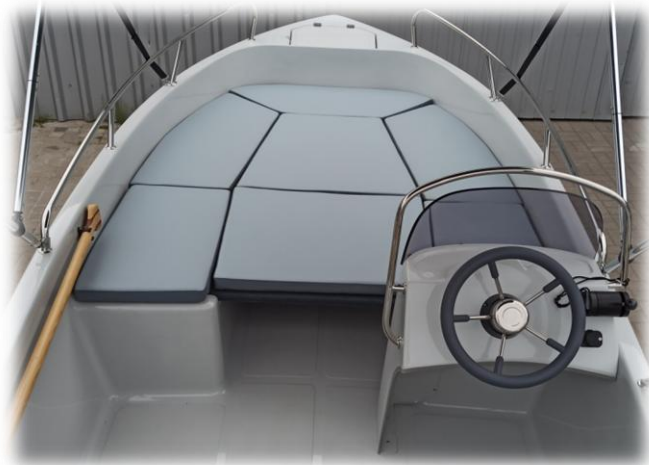

net price 26 950 PLN
gross price 33 149 PLN

engine is not included in the price of the boat